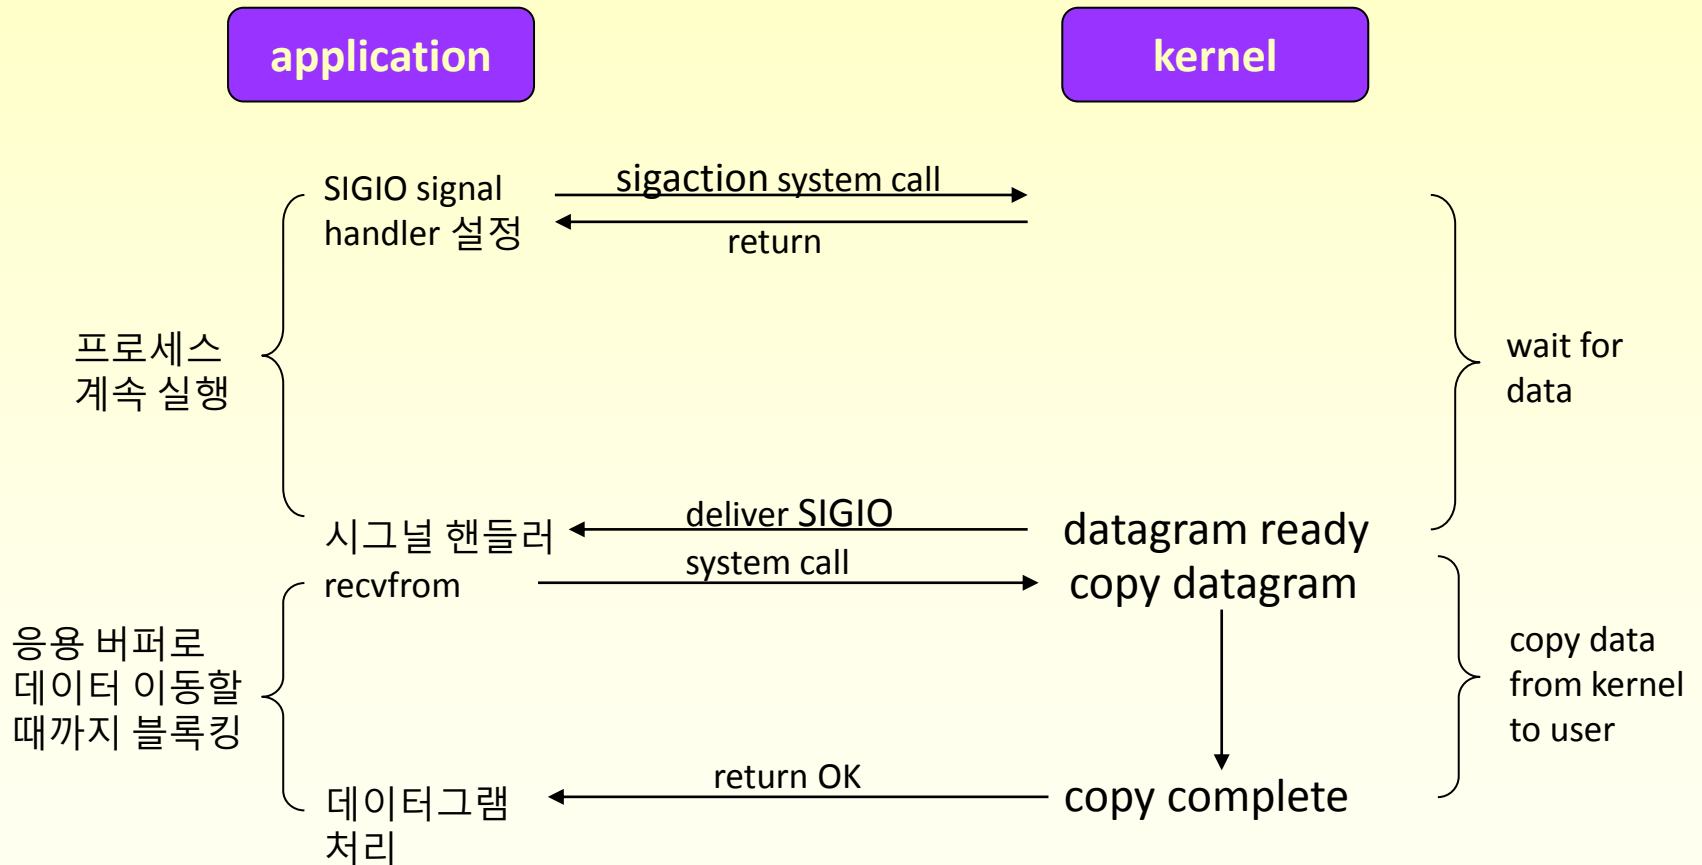

Windows TCP 클라이언트-서버 기본 소켓 함수

Winsock Server

Winsock Client

Blocking I/O Model

Nonblocking I/O Model

I/O Multiplexing Model

Signal Driven I/O Model

Asynchronous I/O Model

Dual Stack IPv6 Server의 서비스 제공

Processing of received IPv4/IPv6 Datagram

Processing of client requests