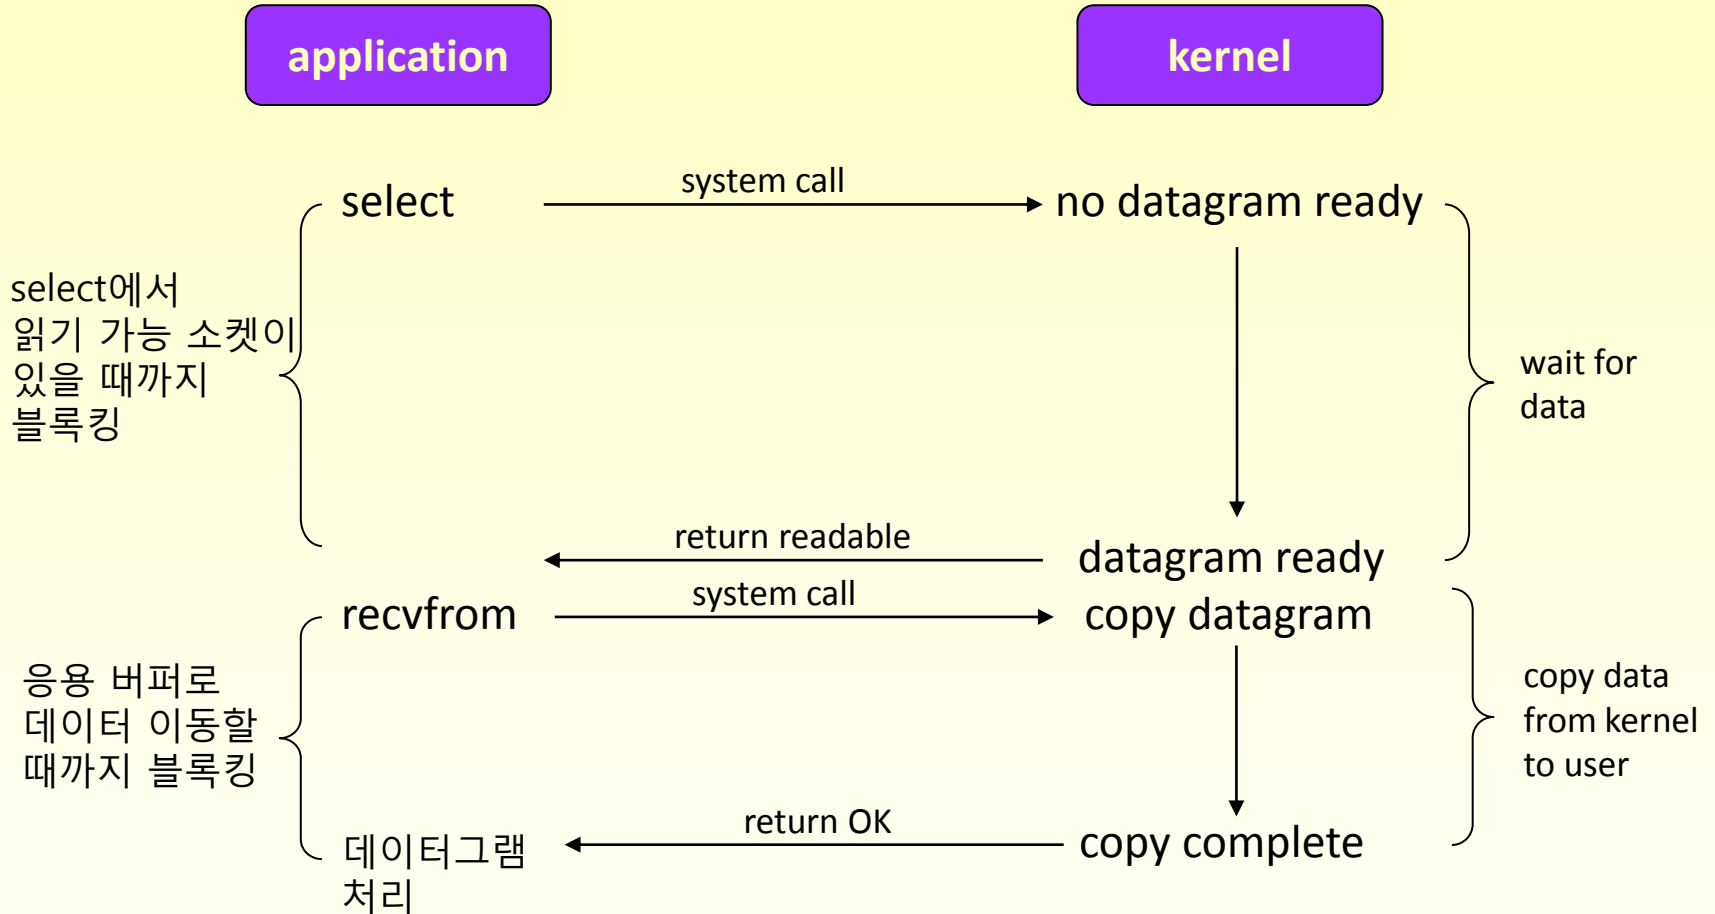

Windows TCP 클라이언트-서버 기본 소켓 함수

Winsock Server

Winsock Client

Blocking I/O Model

Nonblocking I/O Model

I/O Multiplexing Model

Signal Driven I/O Model

Asynchronous I/O Model

Dual Stack IPv6 Server의 서비스 제공

Processing of received IPv4/IPv6 Datagram

Processing of client requests