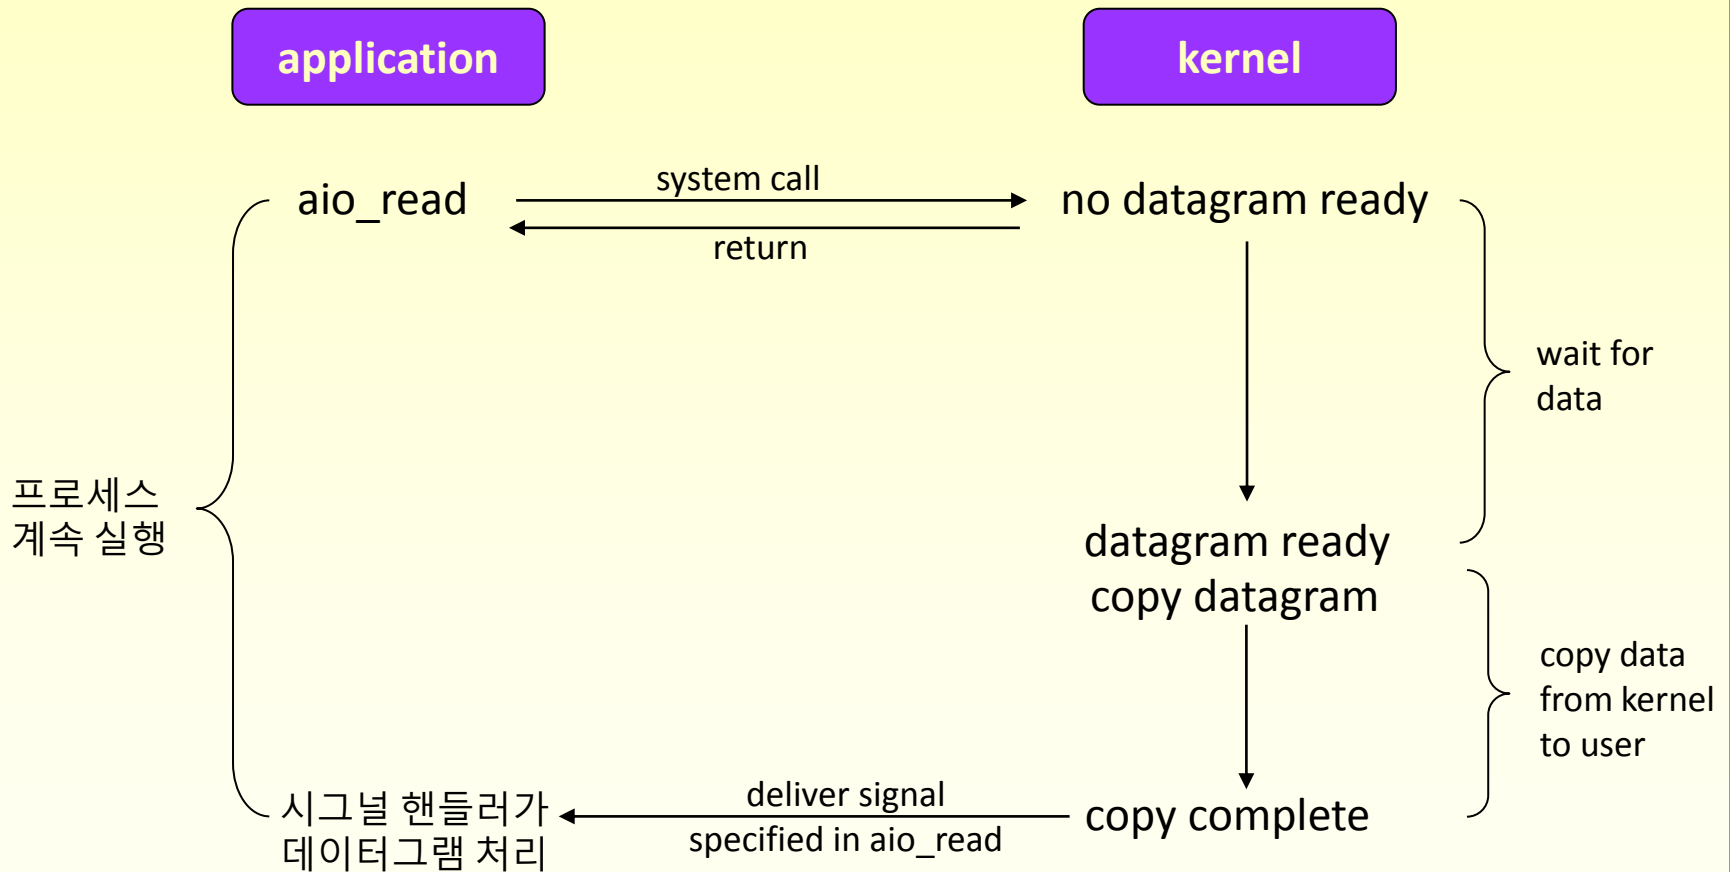

Windows TCP 클라이언트-서버 기본 소켓 함수

Winsock Server

Winsock Client

Blocking I/O Model

Nonblocking I/O Model

I/O Multiplexing Model

Signal Driven I/O Model

Asynchronous I/O Model

Dual Stack IPv6 Server의 서비스 제공

Processing of received IPv4/IPv6 Datagram

Processing of client requests