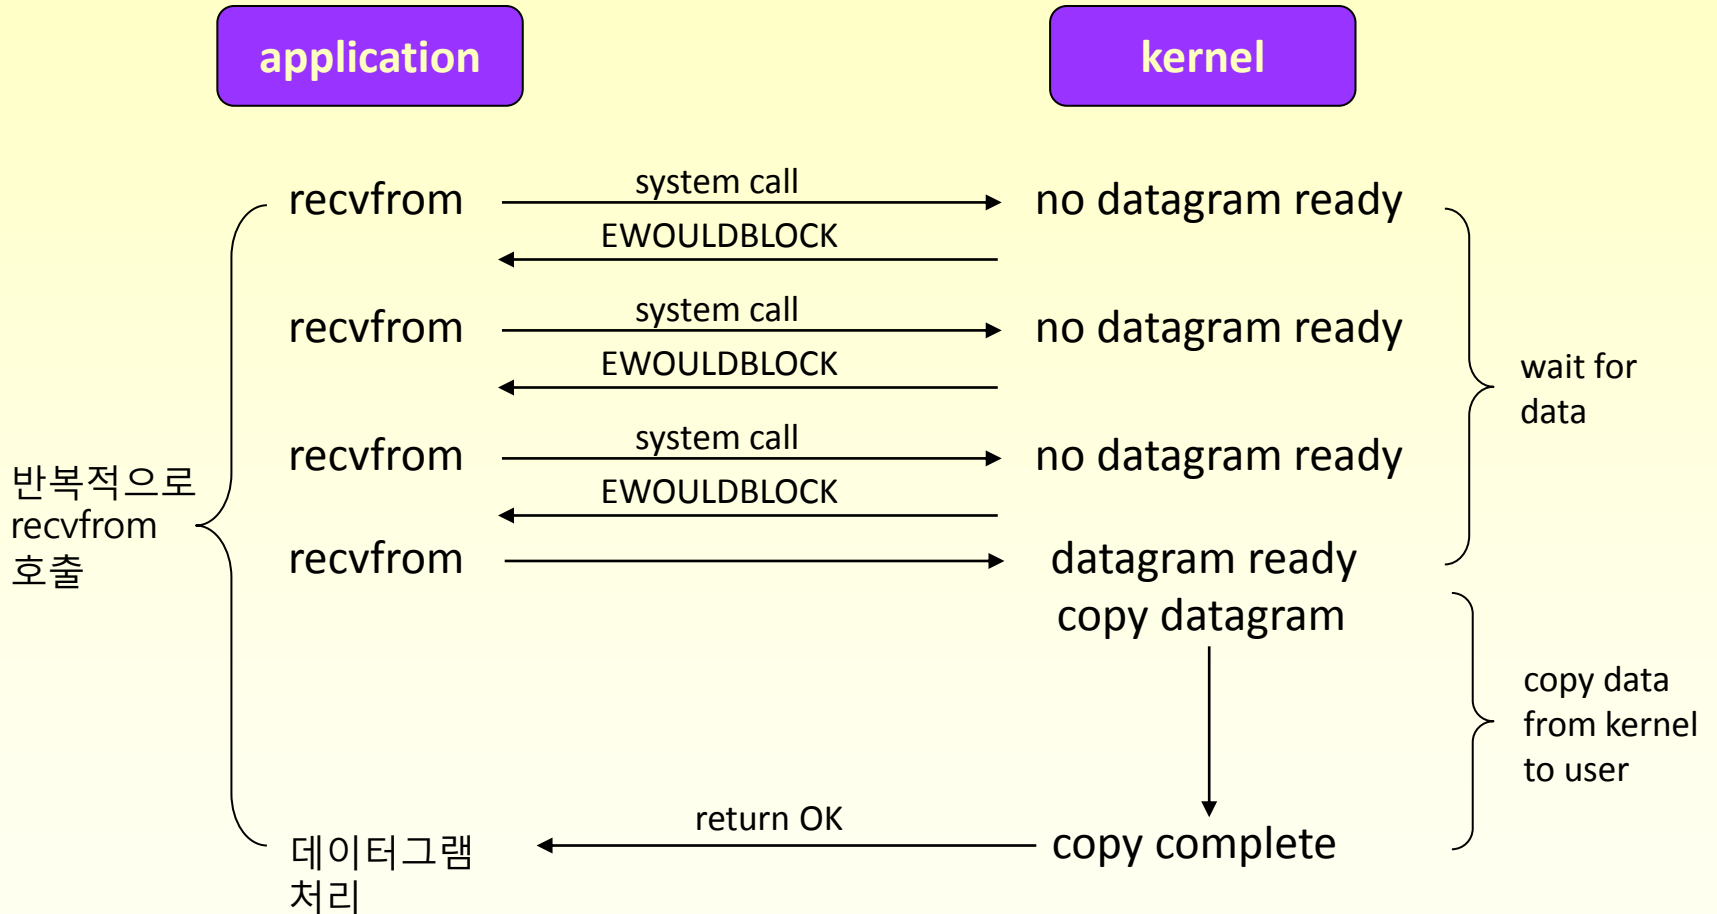

Windows TCP 클라이언트-서버 기본 소켓 함수

Winsock Server

Winsock Client

Blocking I/O Model

Nonblocking I/O Model

I/O Multiplexing Model

Signal Driven I/O Model

Asynchronous I/O Model

Dual Stack IPv6 Server의 서비스 제공

Processing of received IPv4/IPv6 Datagram

Processing of client requests