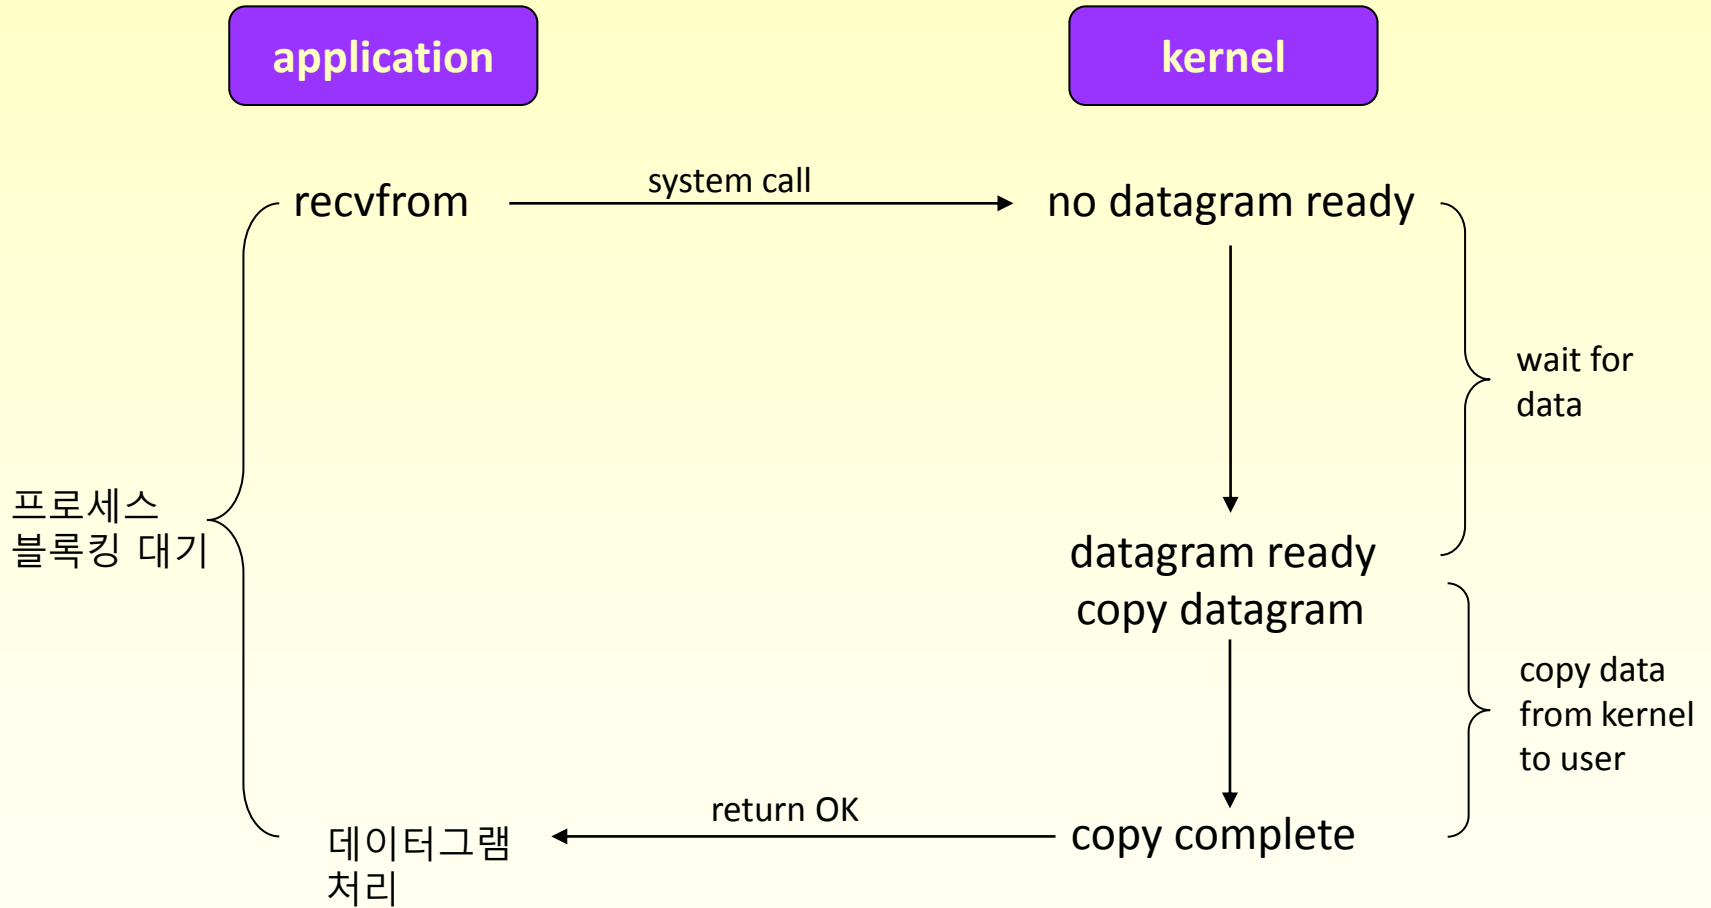

Windows TCP 클라이언트-서버 기본 소켓 함수

Winsock Server

Winsock Client

Blocking I/O Model

Nonblocking I/O Model

I/O Multiplexing Model

Signal Driven I/O Model

Asynchronous I/O Model

Dual Stack IPv6 Server의 서비스 제공

Processing of received IPv4/IPv6 Datagram

Processing of client requests